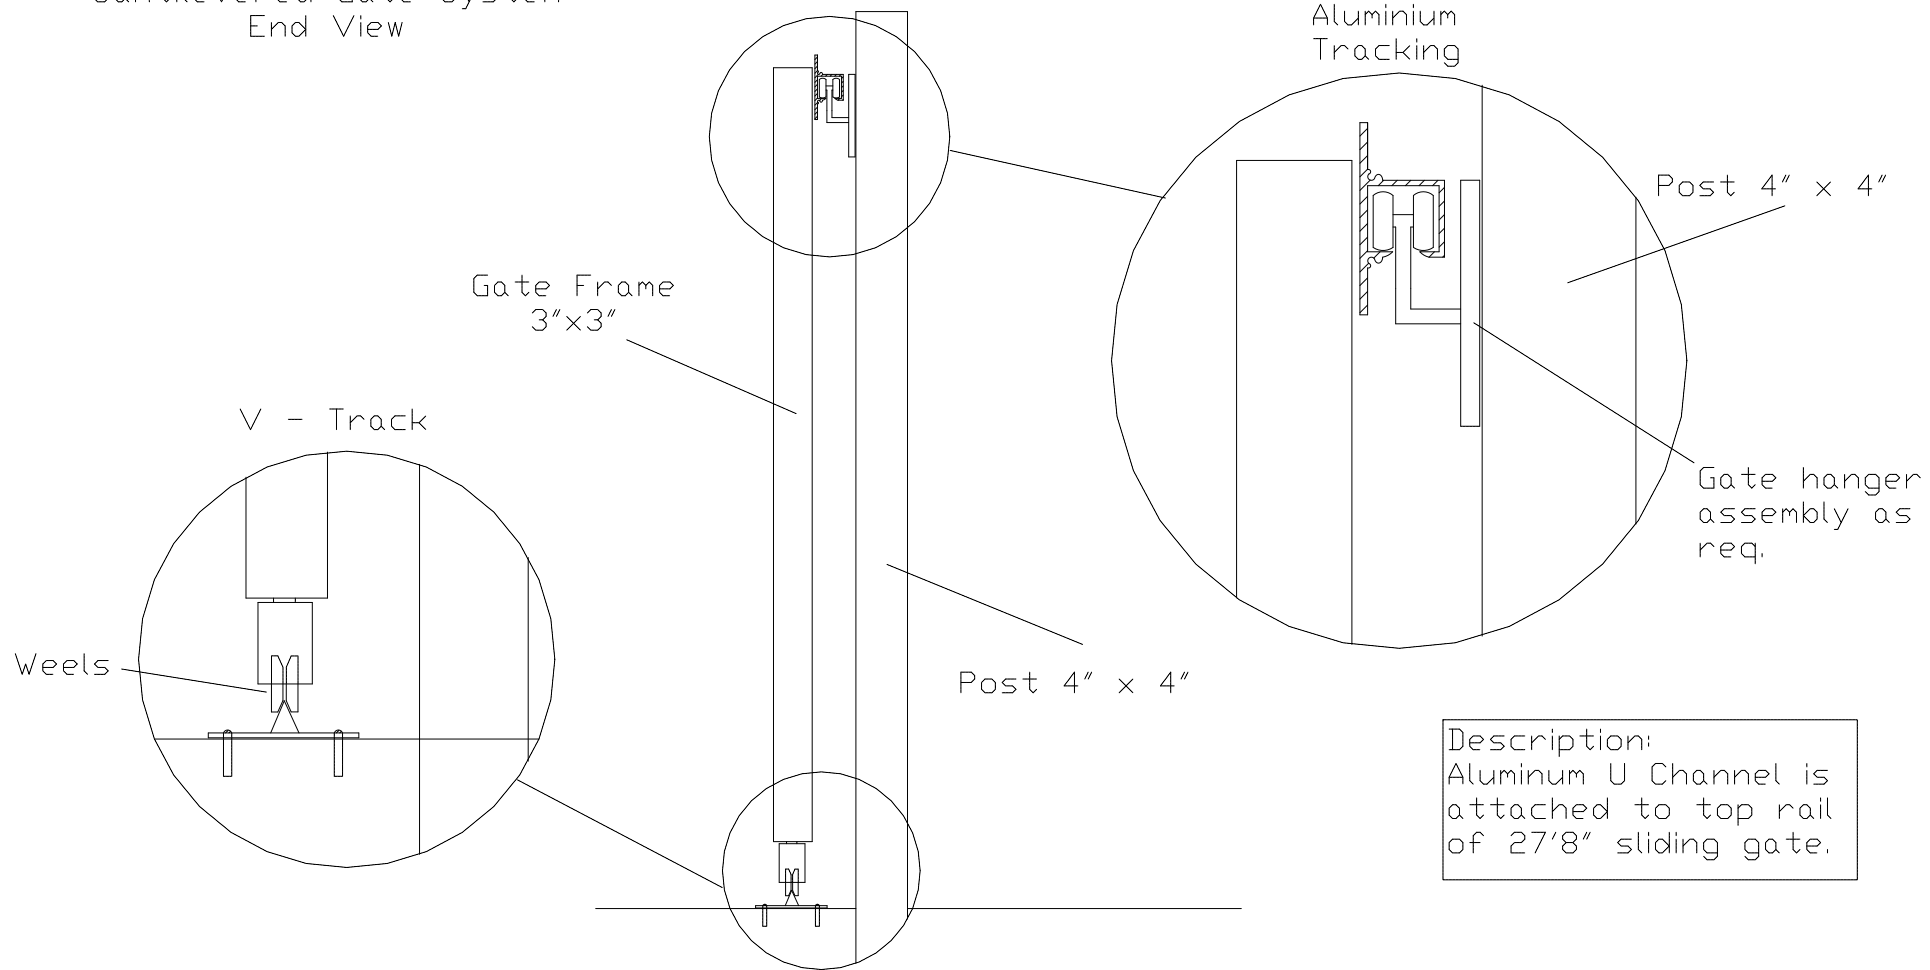

Cantilevered Gate System
End View

Description:
Aluminum U Channel is
attached to top rail
of 27'8" sliding gate.