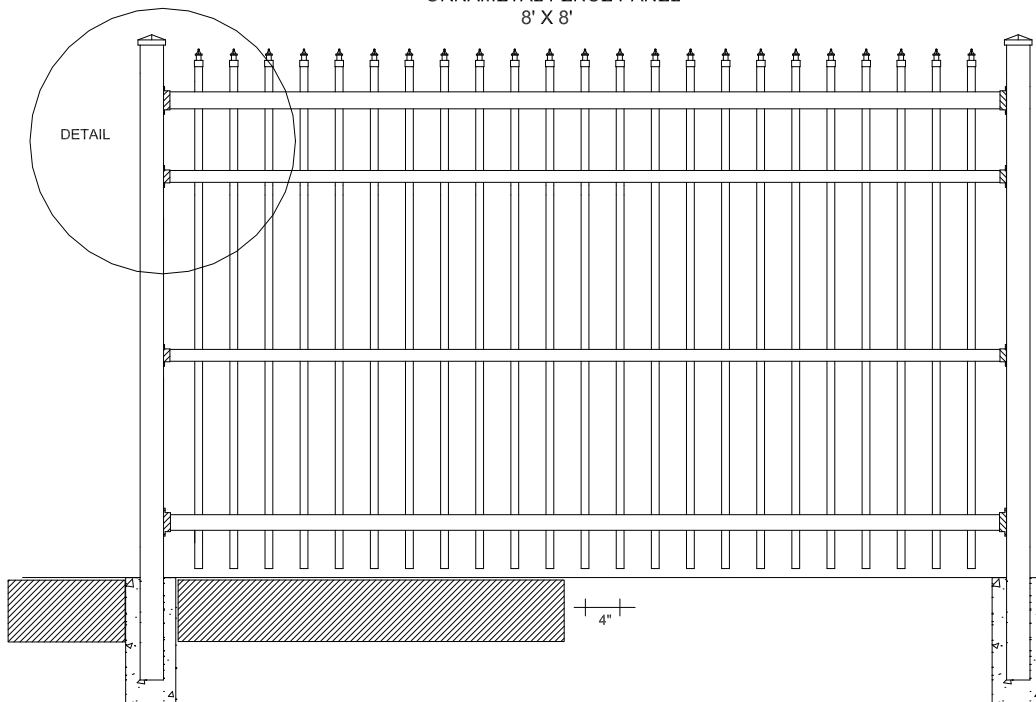

ORNAMETAL FENCE PANEL
8' X 8'

INSTALLATION RAIL TO POST